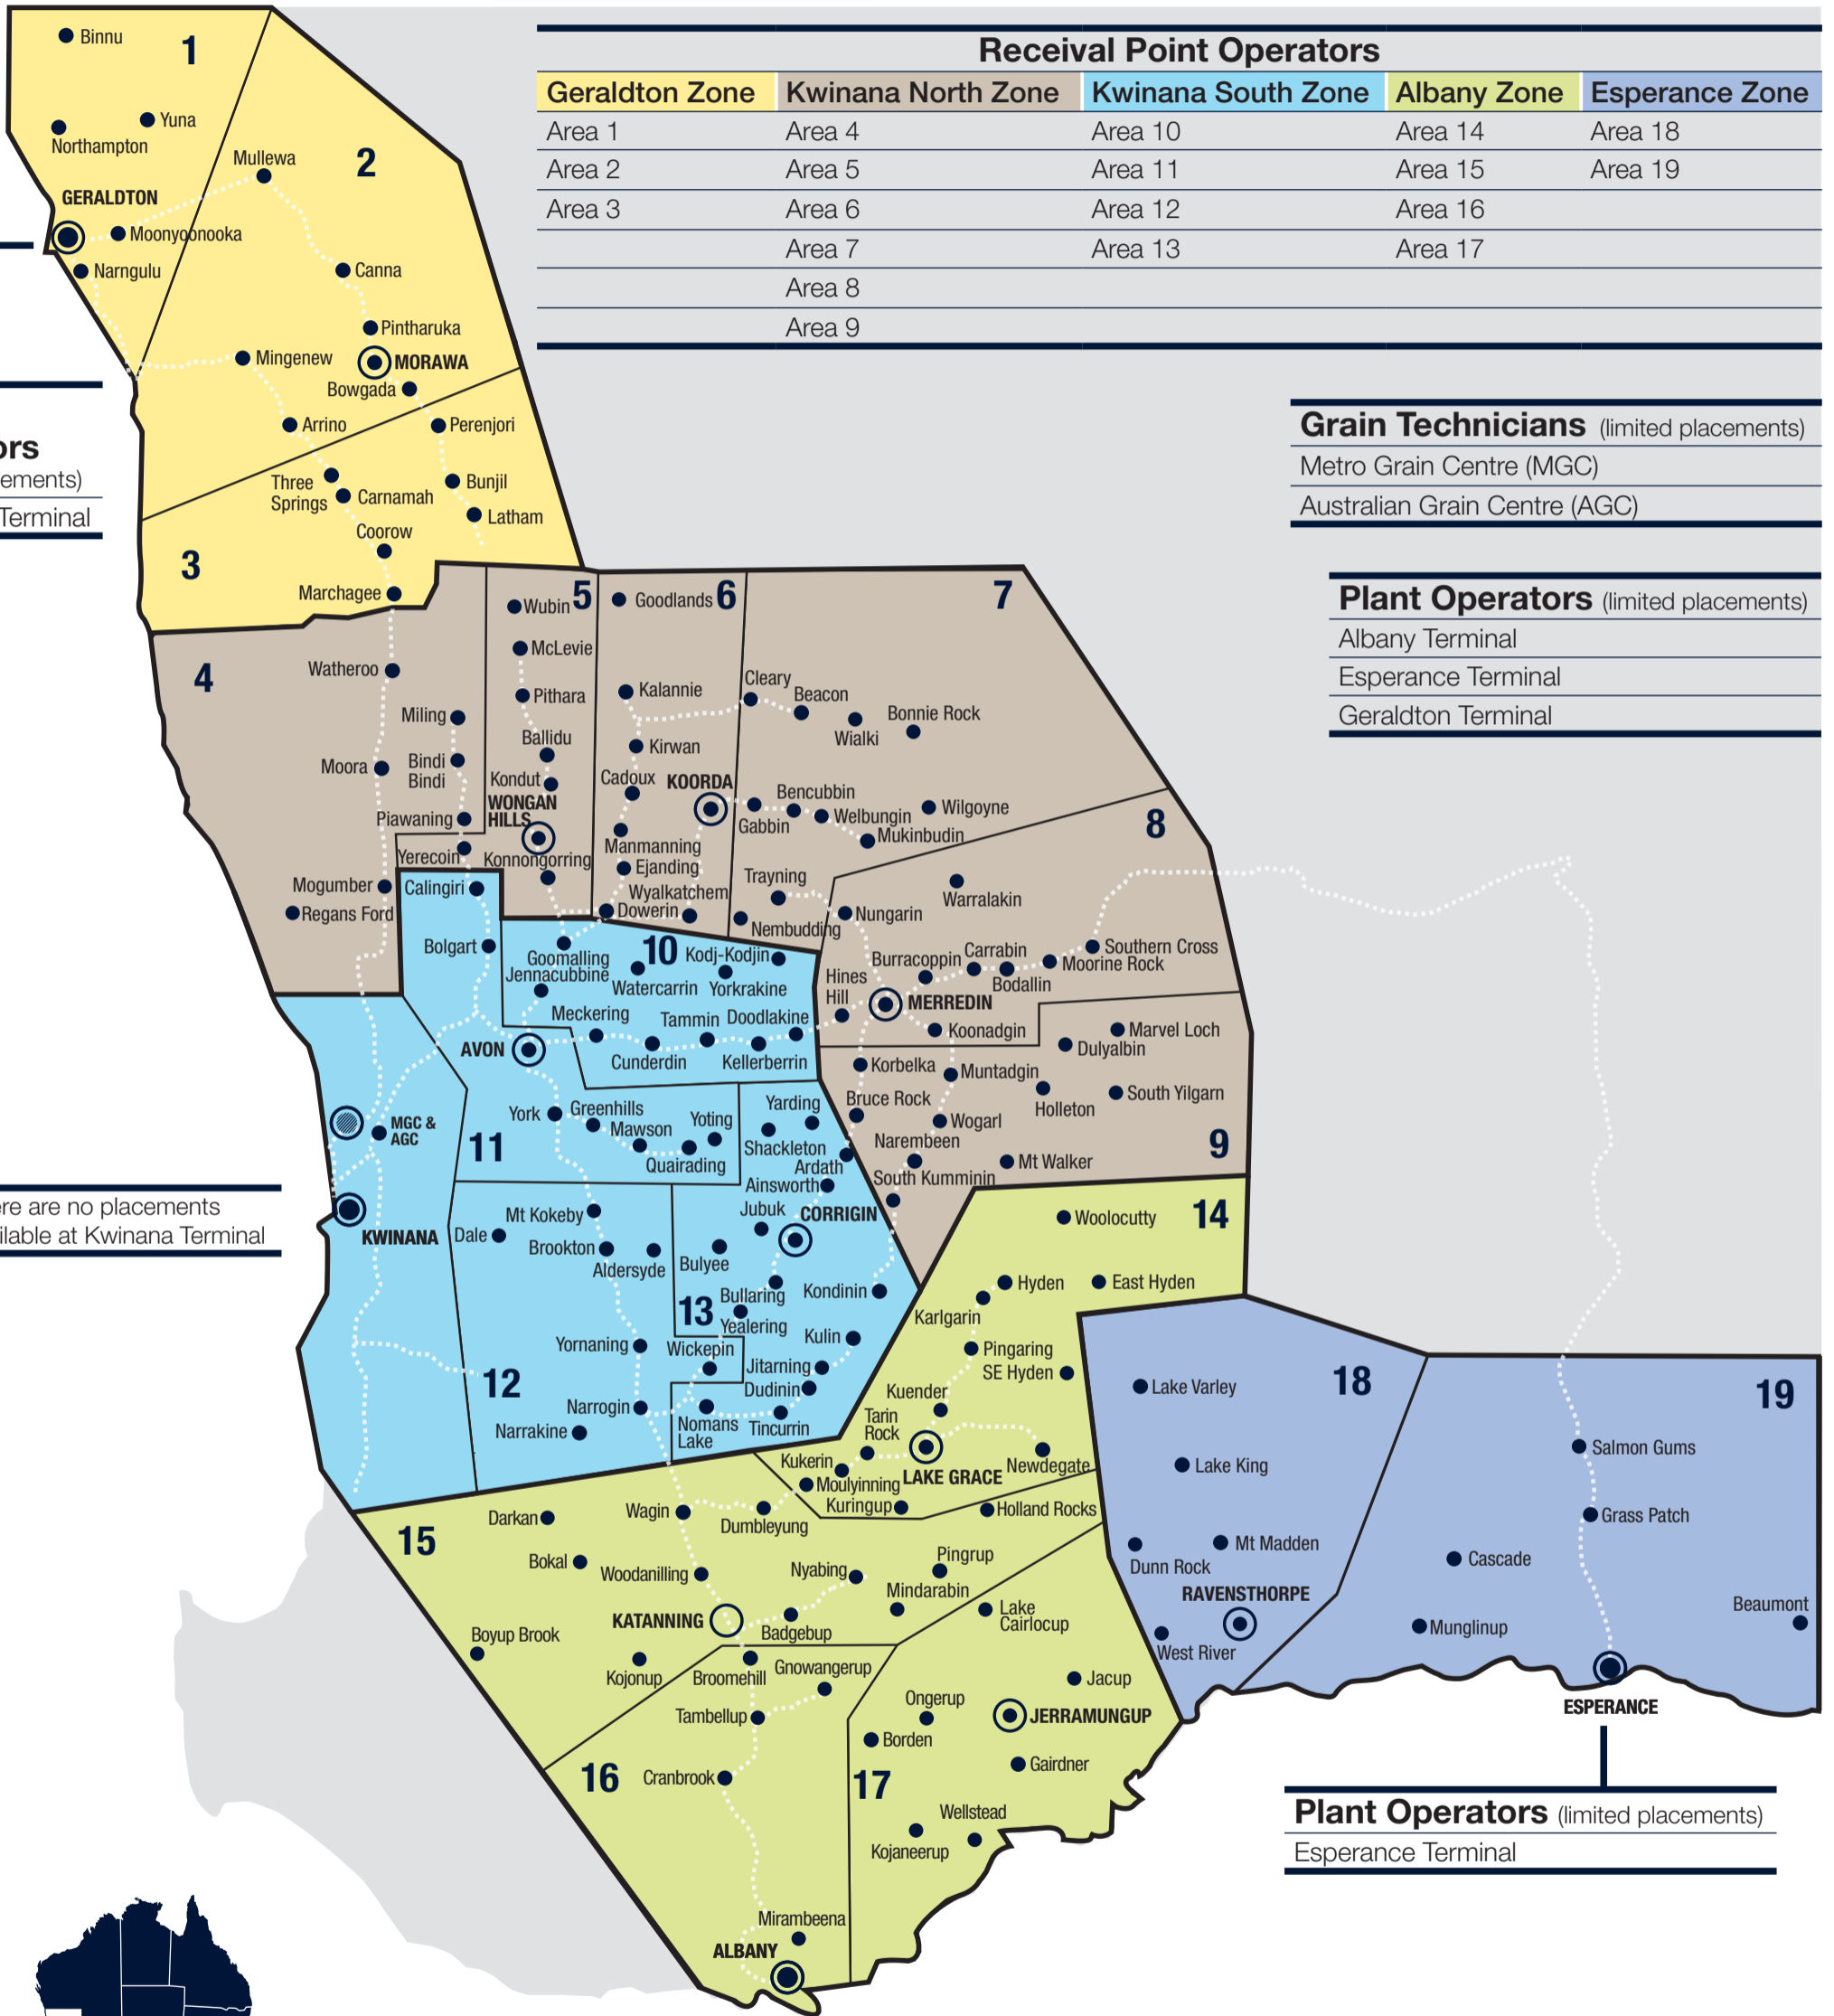

CBH HARVEST POSITIONS 2021

Harvest positions are available at country receival sites across the state. There is limited placement at Geraldton, Albany and Esperance port terminals, Metro Grain Centre and Australian Grain Centre. No harvest positions are available at Kwinana port terminal.

Receival Point Operators				
Geraldton Zone	Kwinana North Zone	Kwinana South Zone	Albany Zone	Esperance Zone
Area 1	Area 4	Area 10	Area 14	Area 18
Area 2	Area 5	Area 11	Area 15	Area 19
Area 3	Area 6	Area 12	Area 16	
	Area 7	Area 13	Area 17	
	Area 8			
	Area 9			

Plant Operators (limited placements)
Geraldton Terminal

Grain Technicians (limited placements)
Metro Grain Centre (MGC)
Australian Grain Centre (AGC)

Plant Operators (limited placements)
Albany Terminal
Esperance Terminal
Geraldton Terminal

There are no placements available at Kwinana Terminal

Plant Operators (limited placements)
Esperance Terminal

Plant Operators (limited placements)
Albany Terminal

- Receival Site
- Head Office
- CBH Port Terminal
- CBH Office