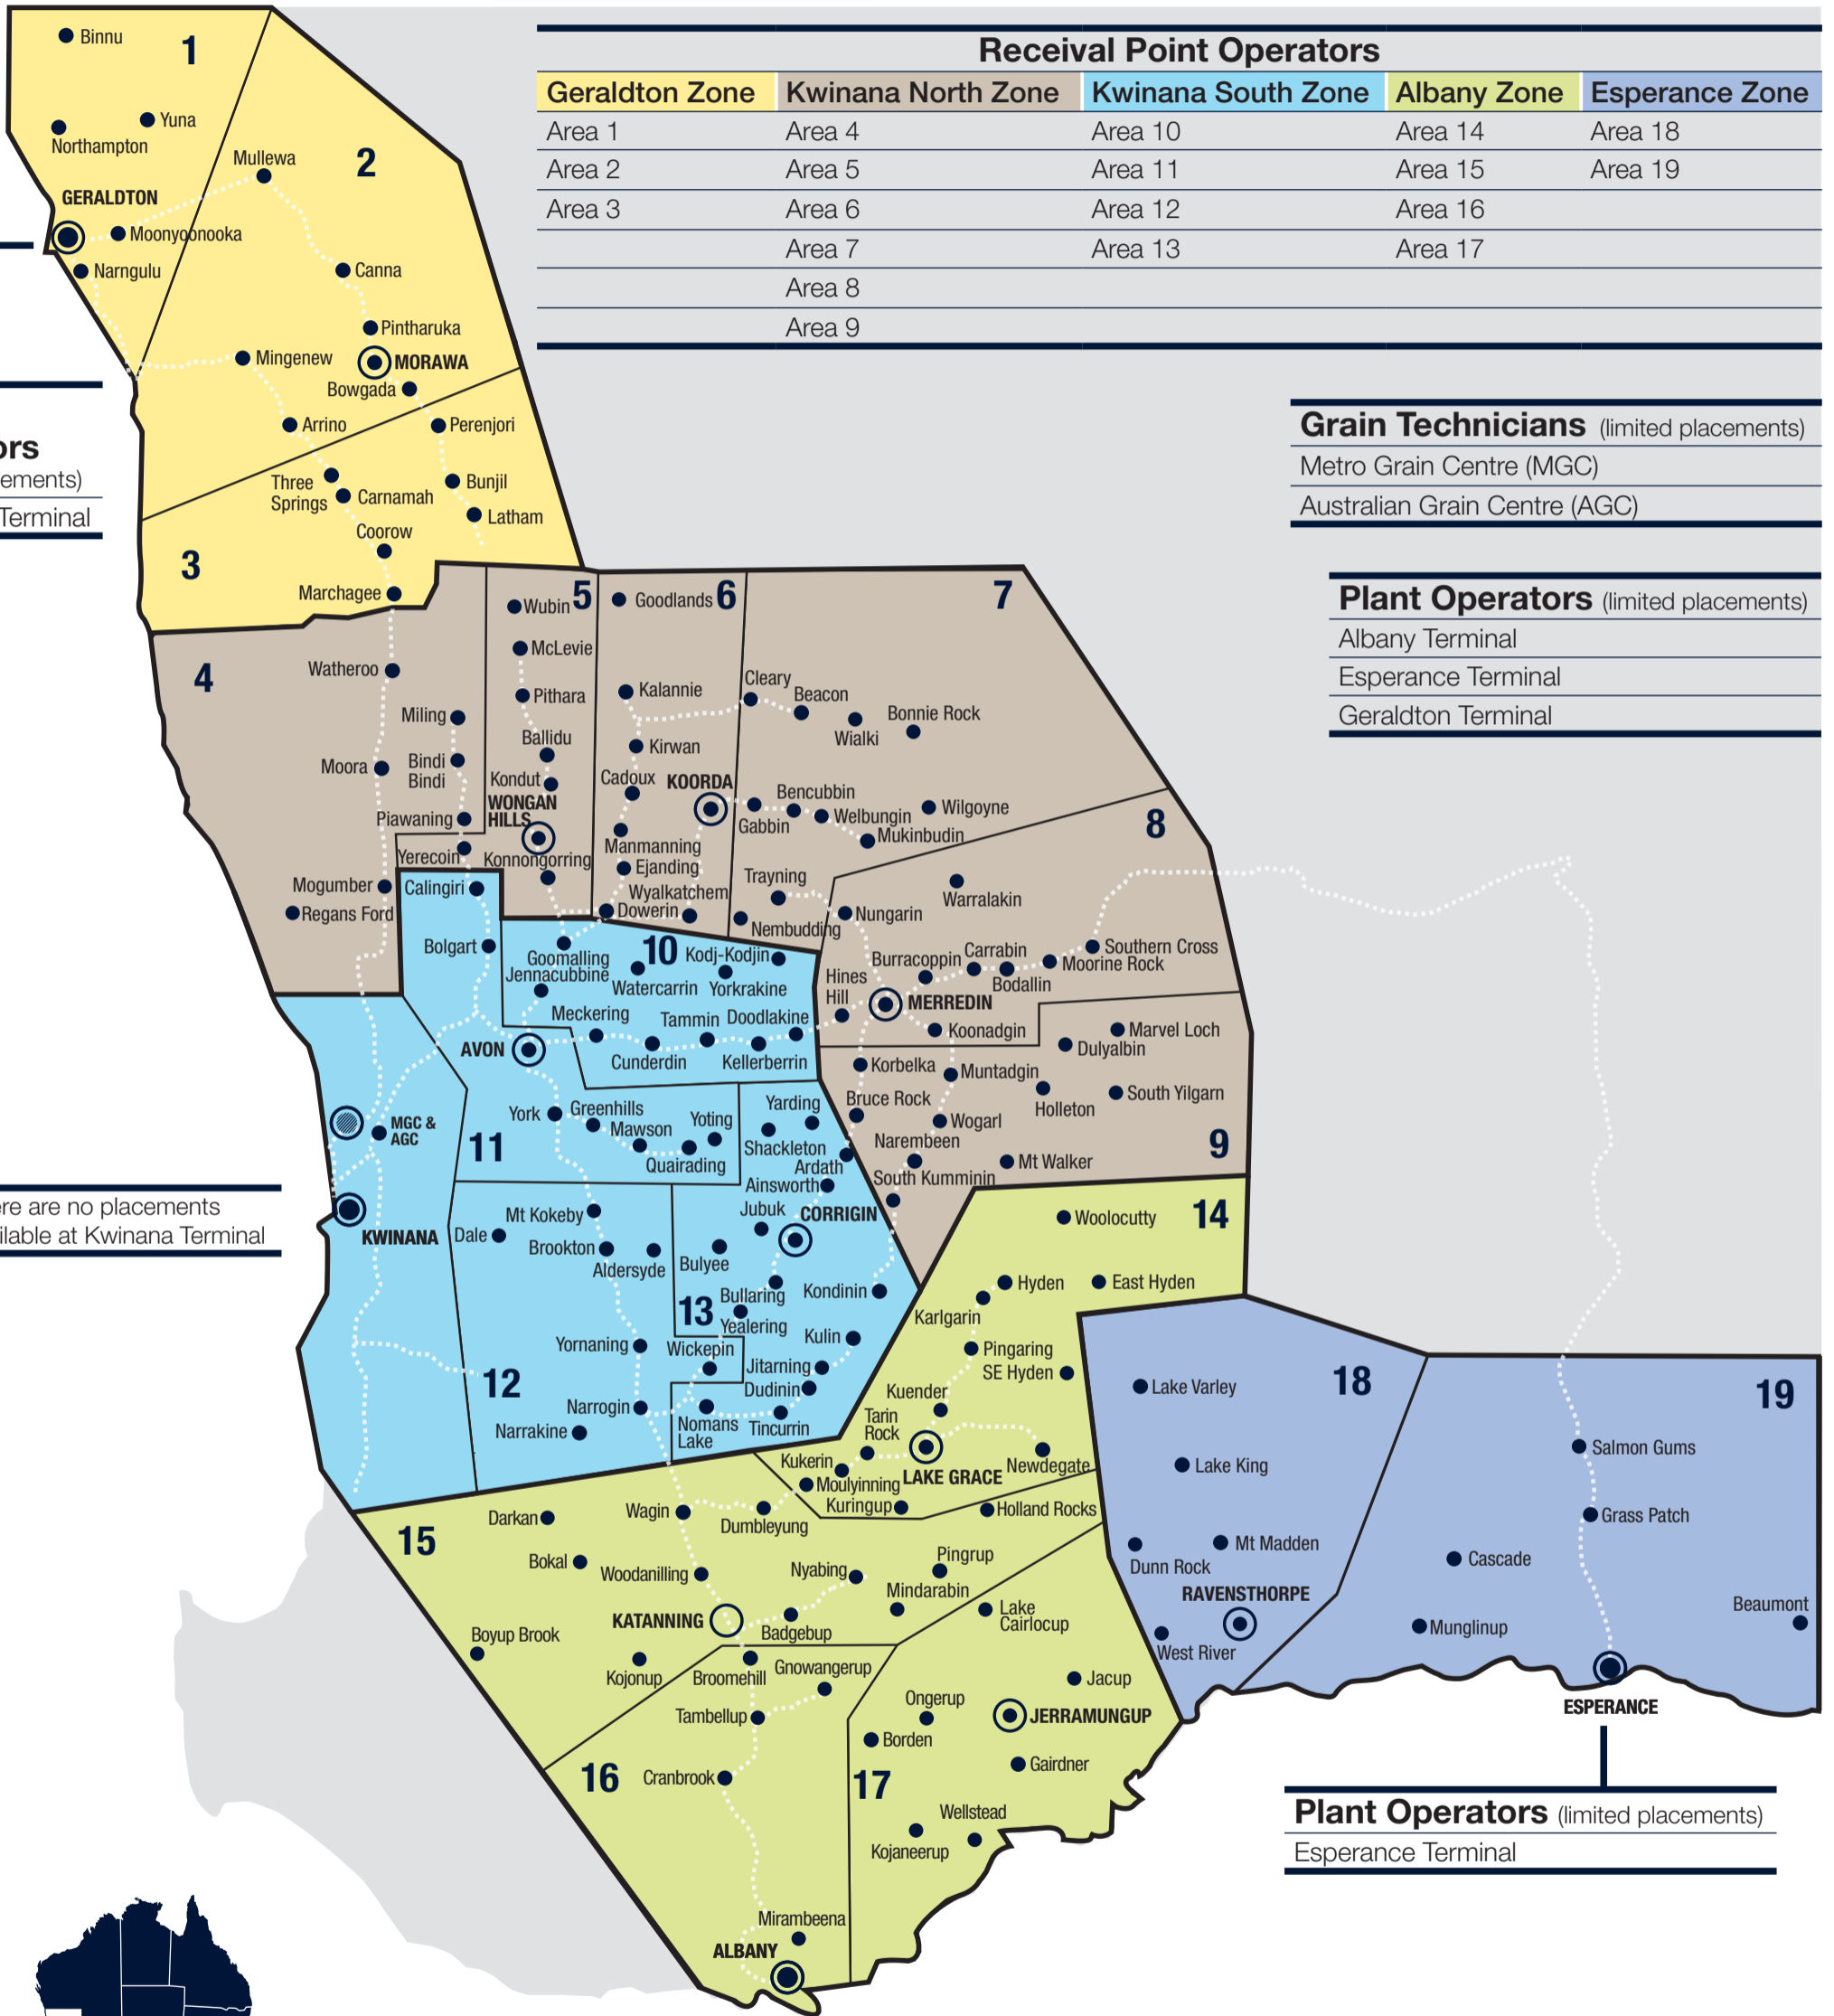

CBH HARVEST POSITIONS 2022

Harvest positions are available at country receival sites across the state. There is limited placement at Geraldton, Albany and Esperance port terminals, Metro Grain Centre and Australian Grain Centre. No harvest positions are available at Kwinana port terminal.

Receival Point Operators				
Geraldton Zone	Kwinana North Zone	Kwinana South Zone	Albany Zone	Esperance Zone
Area 1	Area 4	Area 10	Area 14	Area 18
Area 2	Area 5	Area 11	Area 15	Area 19
Area 3	Area 6	Area 12	Area 16	
	Area 7	Area 13	Area 17	
	Area 8			
	Area 9			

Plant Operators (limited placements)
Geraldton Terminal

Grain Technicians (limited placements)
Metro Grain Centre (MGC)
Australian Grain Centre (AGC)

Plant Operators (limited placements)
Albany Terminal
Esperance Terminal
Geraldton Terminal

There are no placements available at Kwinana Terminal

Plant Operators (limited placements)
Esperance Terminal

Plant Operators (limited placements)
Albany Terminal

- Receival Site
- ▨ Head Office
- CBH Port Terminal
- CBH Office